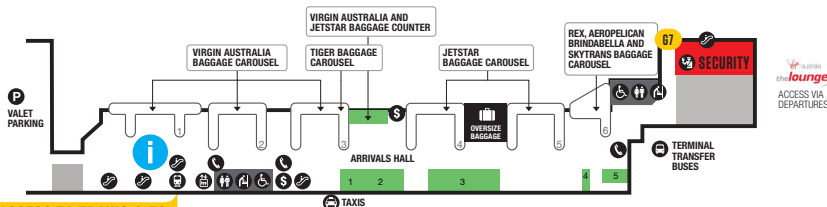

Sydney Airport (T2) Domestic Departures & Arrivals

2nd FLOOR – CHECK-IN & SECURITY

1st FLOOR – CONCOURSE & GATES

1st FLOOR – CONCOURSE & GATES

GROUND FLOOR – ARRIVALS AND BAGGAGE CLAIM

ACCESS TO TRAINS & T3

Maps are correct at time of printing Sept 2013.

| | | | | | | | | | |
|------------------------------|------------------|---|-------------|------------------------------------|--------------|----------------------------|-------|-------------------------------|----|
| EATING & DRINKING | Quikshots Coffee | 45 | Car Rentals | 3 | Country Road | 41 | Relay | 8 | |
| Azucar Café | 58 | Red Rooster | 16 | Jetstar Service Desk | 57 | Edge | 21 | Relay | 56 |
| Movida | 22 | Rockin Rolls Sushi | 48 | Travel Concierge | 5 | French Connection | 39 | Rip Curl | 53 |
| Bistro 2020 | 50 | Sahara Grill | 11 | Travelex | 23 | Guardian Pharmacy | 19 | Studio T2 | 38 |
| Boost Juice | 47 | Subway | 12 | Valet Parking Desk | 57 | Hub Convenience Store | 2 | Sunglass Hut | 44 |
| Brasserie Bread | 51 | Sumo Salad | 13 | Virgin Australia Sales + Ticketing | 59 | Kaboom | 18 | Surf Dive 'n' Ski COMING SOON | 27 |
| Coopers Alehouse | 32 | Tap House | 24 | SHOPPING | | Marcus COMING SOON | 30 | Sweet Doctor | 46 |
| Hudsons Coffee | 33 | Toby's Estate | 52 | Amcal | 35 | Mimco | 43 | Tech 2 Go | 20 |
| Inbound COMING SOON | 1 | Veloce Espresso | 7 | Australian Way | 55 | Newslink | 34 | Victoria's Secret | 42 |
| Krispy Kreme | 17 | Veloce Coffee Cart | 6 | Bijoux Collection | 9 | New Retail COMING SOON | 36 | Witchery | 40 |
| McDonald's/McCafe | 10 | Wots in the Wok | 15 | Bijoux Collection COMING SOON | 28 | New Retail COMING SOON | 37 | | |
| Misterbianco | 14 | SERVICES & CURRENCY EXCHANGE | | Blue Illusion | 25 | Oxford COMING SOON | 31 | | |
| Pie Face | 49 | Airport Link Ticketing | 4 | Carry On | 54 | Perfect Potion COMING SOON | 29 | | |