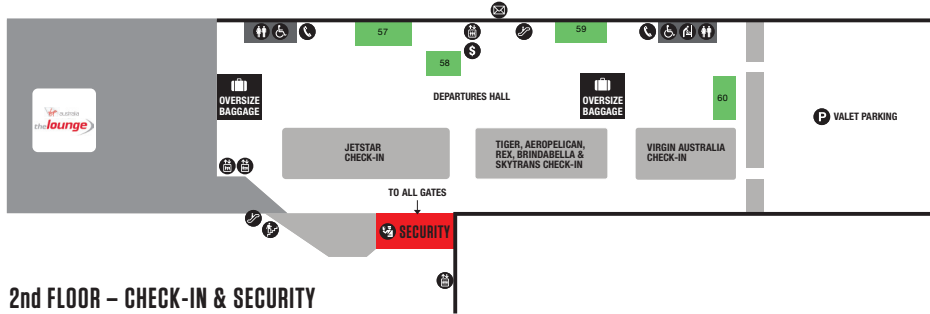

Sydney Airport (T2) Domestic Departures & Arrivals

2nd FLOOR – CHECK-IN & SECURITY

1st FLOOR – CONCOURSE & GATES

1st FLOOR – CONCOURSE & GATES

GROUND FLOOR – ARRIVALS AND BAGGAGE CLAIM

ACCESS TO TRAINS & T3

Maps are correct at time of printing Sept 2013.

| | | | | | | | | | |
|------------------------------|------------------|---|-------------|------------------------------------|--------------|----------------------------|-------|-------------------------------|----|
| EATING & DRINKING | Quikshots Coffee | 45 | Car Rentals | 3 | Country Road | 41 | Relay | 8 | |
| Azucar Café | 58 | Red Rooster | 16 | Jetstar Service Desk | 57 | Edge | 21 | Relay | 56 |
| Movida | 22 | Rockin Rolls Sushi | 48 | Travel Concierge | 5 | French Connection | 39 | Rip Curl | 53 |
| Bistro 2020 | 50 | Sahara Grill | 11 | Travelex | 23 | Guardian Pharmacy | 19 | Studio T2 | 38 |
| Boost Juice | 47 | Subway | 12 | Valet Parking Desk | 57 | Hub Convenience Store | 2 | Sunglass Hut | 44 |
| Brasserie Bread | 51 | Sumo Salad | 13 | Virgin Australia Sales + Ticketing | 59 | Kaboom | 18 | Surf Dive 'n' Ski COMING SOON | 27 |
| Coopers Alehouse | 32 | Tap House | 24 | SHOPPING | | Marcus COMING SOON | 30 | Sweet Doctor | 46 |
| Hudsons Coffee | 33 | Toby's Estate | 52 | Amcal | 35 | Mimco | 43 | Tech 2 Go | 20 |
| Inbound COMING SOON | 1 | Veloce Espresso | 7 | Australian Way | 55 | Newslink | 34 | Victoria's Secret | 42 |
| Krispy Kreme | 17 | Veloce Coffee Cart | 6 | Bijoux Collection | 9 | New Retail COMING SOON | 36 | Witchery | 40 |
| McDonald's/McCafe | 10 | Wots in the Wok | 15 | Bijoux Collection COMING SOON | 28 | New Retail COMING SOON | 37 | | |
| Misterbianco | 14 | SERVICES & CURRENCY EXCHANGE | | Blue Illusion | 25 | Oxford COMING SOON | 31 | | |
| Pie Face | 49 | Airport Link Ticketing | 4 | Carry On | 54 | Perfect Potion COMING SOON | 29 | | |